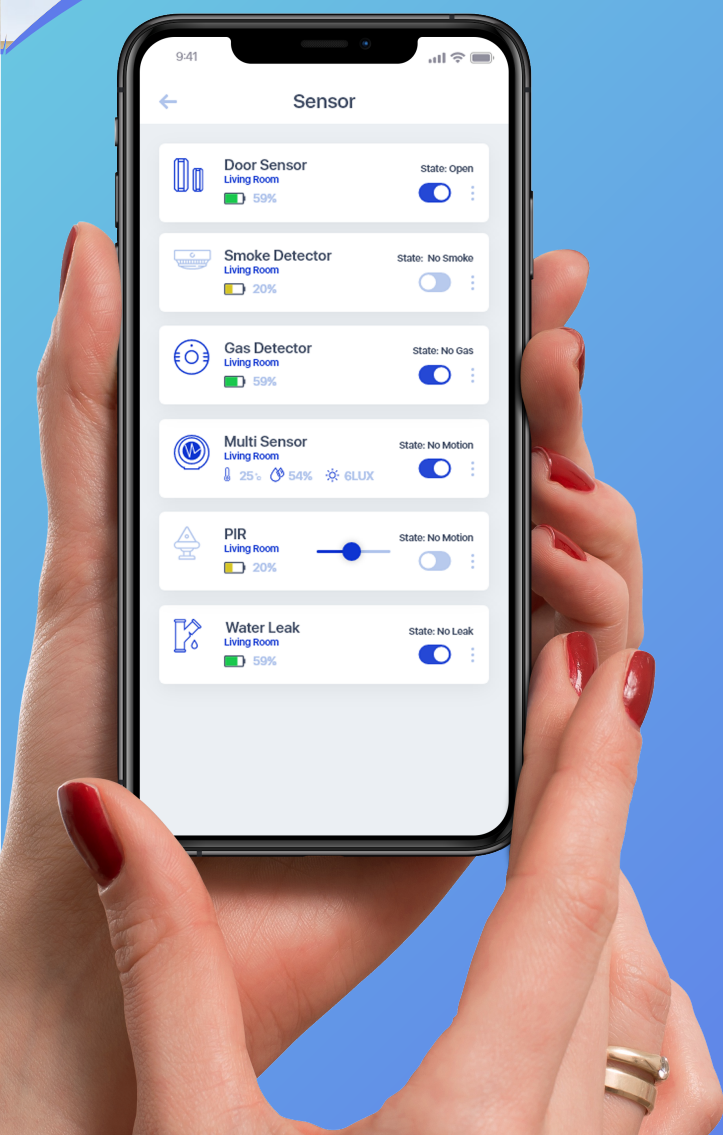

Sky Lights

Entrance Doors

Garage Doors

Window Frames

Connecting Doors

Safety Gates

**AUSTRALIAN
DESIGNED
& OWNED**

Available in
 or
ZigBee WiFi

Octagon

DOOR & WINDOW SENSOR

Octagon

DOOR & WINDOW SENSOR

Octagon is an innovative door and window sensor that detects the open and close status of any door or window, sending real time notifications directly to your smart phone and ensuring complete security of your premises. Features such as scene control and IFTTT allow you to set customised scenes on the Interfree App, so that you are greeted as soon as you open the door.

Product Features

- ⦿ Australian Standard Certified
- ⦿ Easy QR Code installation.
- ⦿ Complete secured and stable connectivity.
- ⦿ Easily installable on any surface
- ⦿ Supports OTA firmware updates.
- ⦿ Low Power Consumption: Battery life of approx 8 months/700 triggers
- ⦿ Real Time Battery Status
- ⦿ Real time notifications of the open/close status of any door or window
- ⦿ Real time notifications when battery is low
- ⦿ By using IFTT platform and using open and close status can be used to trigger an automate rule.