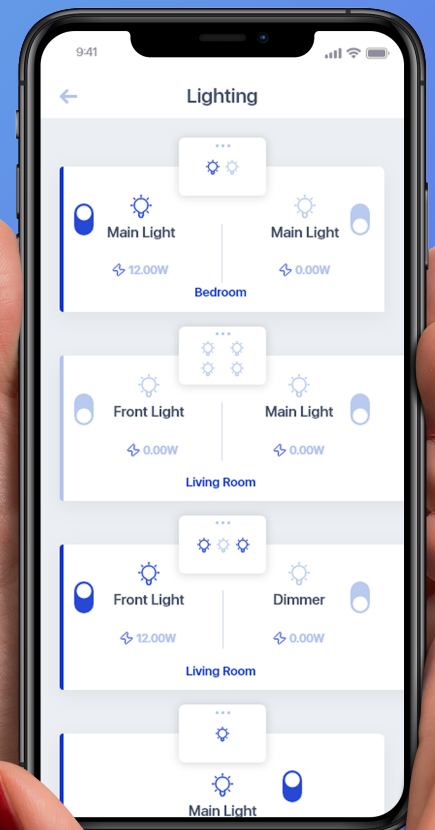

Available in

or

ZigBee

WiFi

**AUSTRALIAN
DESIGNED
& OWNED**

Xtreme Switch

SMART LIGHT SWITCH

Make your premises smart with the XtremeSwitch.

Available in Touch and Button Version

Xtreme Switch

SMART LIGHT SWITCH

Control lights, fans, curtains and more with the Xtreme Switch. Automate your home through time scheduled operations and IFTTT, scene control, touch, app and voice control. Available in 1, 2, 3 or 4 gang, select from button or touch, and from a range of sleek designs, colours and finishes to suit your home, office or building.

Product Features

- ⦿ Australian standard certified
- ⦿ Easy QR code installation.
- ⦿ Complete secured and stable connectivity
- ⦿ High quality Tempered glass panel design.
- ⦿ Overload and Overheat protection.
- ⦿ Application Control: Control your devices remotely Anytime, Anywhere via the Interfree App
- ⦿ View and change the ON/OFF status of the Xtreme Switch via the app
- ⦿ Geofencing: Set location triggers so that your light turns on automatically when you arrive.
- ⦿ Scheduling: Add efficiency and convenience to your daily routine with dynamic schedules
- ⦿ Scene control
- ⦿ ON/OFF can be used to trigger an automation rule.
- ⦿ Integration with more advanced setups
- ⦿ Compatibility with platforms: Android, Apple, Google home, Alexa
- ⦿ Each gang is equipped with an individual built in energy meter. Real time dollar value energy consumption monitoring

Specification

- ⦿ Colour: White/ Black/
- ⦿ Style: Touch/ Button
- ⦿ Available : 1,2,3 and 4 Gangs
- ⦿ Power: 1.2W
- ⦿ Voltage: AC 100 - 240 V
- ⦿ Standby power consumption: 2.86W
- ⦿ Working temperature -20°C to 60°C
- ⦿ Wattage: 300/switch (LED), 2000W/switch (Incandescent lamp)
- ⦿ Communication protocol: Zigbee 2.4G
- ⦿ Installation Method: Australian standard wall mounting